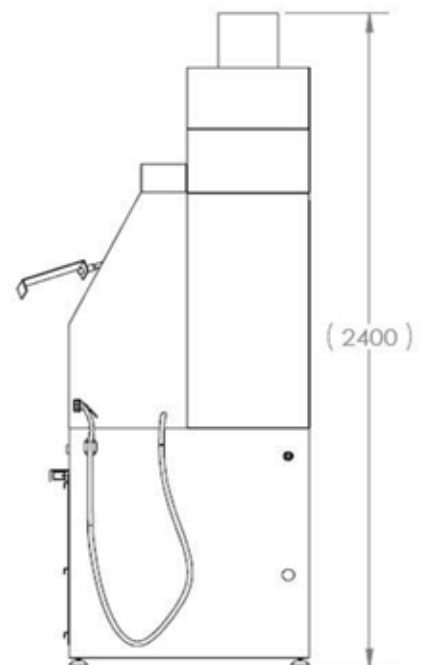

APZEM PREMIUM BACK DRAFT GROSSING STATION (Rbi Series)

APZEM Premium series Grossing Station were designed to provide Sturdy, customizable and affordable workstation for medium to large Labs. The premium series workstation comes with higher suction capacity and additional features that assists in grossing as well as protects you from inhaling harmful formalin and other fumes while grossing.

MODEL NO	SIZE (LENGTH)
RB500i	5 FEET
RB600i	6 FEET
RB700i	7 FEET

STANDARD DESIGN FEATURES

- ▶ All Stainless steel Construction made of 16 Guage SS 304.
- ▶ Inbuilt ventilation system capable of removing all formalin fumes from work top and from Technician's breathing zone.
- ▶ Deep Sink with Cold water Faucet.
- ▶ Back Draft fume Removal system.
- ▶ Removable perforated worktop.
- ▶ Powerful LED Lighting.
- ▶ C-Fold paper towel Holder.
- ▶ Polyethylene Dissecting Board for Dissecting and for Photography.
- ▶ Magnetic Tool holder.
- ▶ Cleanable Pre Filter to remove fine particles.
- ▶ Worktable Height : 800mm.
- ▶ Additional shelf for storing.
- ▶ Hand rinsing assembly.
- ▶ Perimeter Rinse assembly.
- ▶ Ventilated Trash cabinet.
- ▶ High capacity 0.55 HP waste disposal unit.
- ▶ Spot extraction system.
- ▶ Transparent Lexan air deflector panels.
- ▶ 40mm height adjustable leg for accurate leveling of work surface.
- ▶ Built in storage cabinet.
- ▶ Formalin Dispensing system.