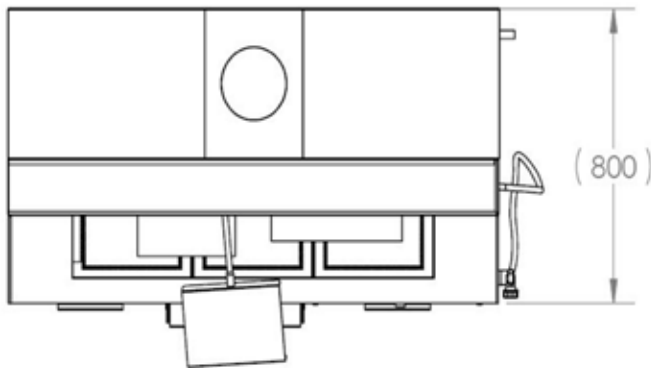

APZEM PREMIUM BACK DRAFT GROSSING STATION (Rbi Series)

APZEM Premium series Grossing Station were designed to provide Sturdy, customizable and affordable workstation for medium to large Labs. The premium series workstation comes with higher suction capacity and additional features that assists in grossing as well as protects you from inhaling harmful formalin and other fumes while grossing.

MODEL NO	SIZE (LENGTH)
RB500i	5 FEET
RB600i	6 FEET
RB700i	7 FEET

STANDARD DESIGN FEATURES

- ▶ All Stainless steel Construction made of 16 Guage SS 304.
- ▶ Inbuilt ventilation system capable of removing all formalin fumes from work top and from Technician's breathing zone.
- ▶ Deep Sink with Cold water Faucet.
- ▶ Back Draft fume Removal system.
- ▶ Removable perforated worktop.
- ▶ Powerful LED Lighting.
- ▶ C-Fold paper towel Holder.
- ▶ Polyethylene Dissecting Board for Dissecting and for Photography.
- ▶ Magnetic Tool holder.
- ▶ Cleanable Pre Filter to remove fine particles.
- ▶ Worktable Height : 800mm.
- ▶ Additional shelf for storing.
- ▶ Hand rinsing assembly.
- ▶ Perimeter Rinse assembly.
- ▶ Ventilated Trash cabinet.
- ▶ High capacity 0.55 HP waste disposal unit.
- ▶ Spot extraction system.
- ▶ Transparent Lexan air deflector panels.
- ▶ 40mm height adjustable leg for accurate leveling of work surface.
- ▶ Built in storage cabinet.
- ▶ Formalin Dispensing system.