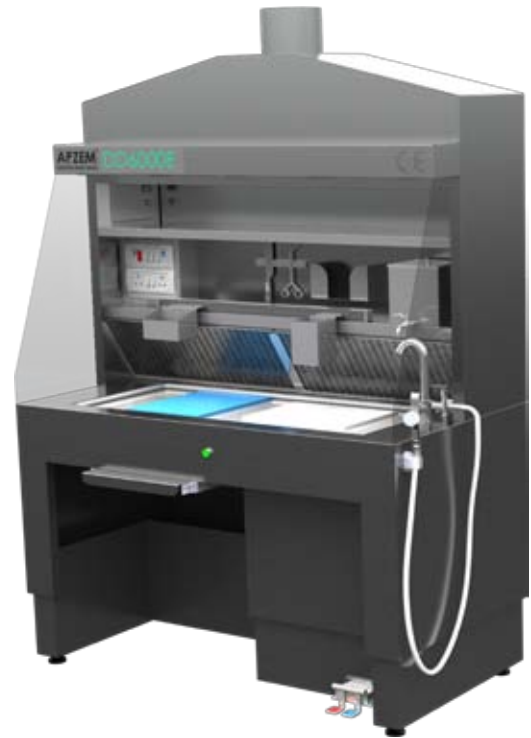

APZEM ELEVATING DUAL DRAFT GROSSING STATION

(DDE Series)

APZEM Elevating series Grossing Station were designed to provide Sturdy, customizable and affordable workstation for medium to large Labs. The Elite Elevating series workstation comes with higher suction capacity, ergonomically designed and additional height adjustable features that assists in high productivity grossing as well as protects you from inhaling harmful Formalin fumes.

MODEL NO	SIZE (LENGTH)
DD5000E	5 FEET
DD6000E	6 FEET

STANDARD DESIGN FEATURES

- ▶ All Stainless steel Construction made of 16 Gauge SS 304.
- ▶ Removable perforated worktop.
- ▶ Inbuilt ventilation system capable of removing all formalin fumes from work top and from Technician's breathing zone.
- ▶ Deep Sink with Cold water mixer Faucet.
- ▶ Back Draft fume Removal system.
- ▶ Powerful LED Lighting.
- ▶ Perimeter rinsing for easy cleaning of work surface.
- ▶ C-Fold paper towel Holder.
- ▶ Polyethylene Dissecting Board for Dissecting and for Photography.
- ▶ Magnetic Tool holder.
- ▶ Cleanable Pre Filter to remove fine particles.
- ▶ Worktable Height : 800mm (normal position).
- ▶ Height can be adjusted from 800mm to 1050mm electro hydraulically with feather touch control switch.
- ▶ Additional shelf for storing.
- ▶ Hand rinsing assembly.
- ▶ Perimeter Rinse assembly.
- ▶ High capacity 0.55 HP waste disposal unit.
- ▶ Transparent Lexan air deflector panels.
- ▶ 40mm height adjustable leg for accurate leveling of work surface.
- ▶ Formalin Dispensing system.