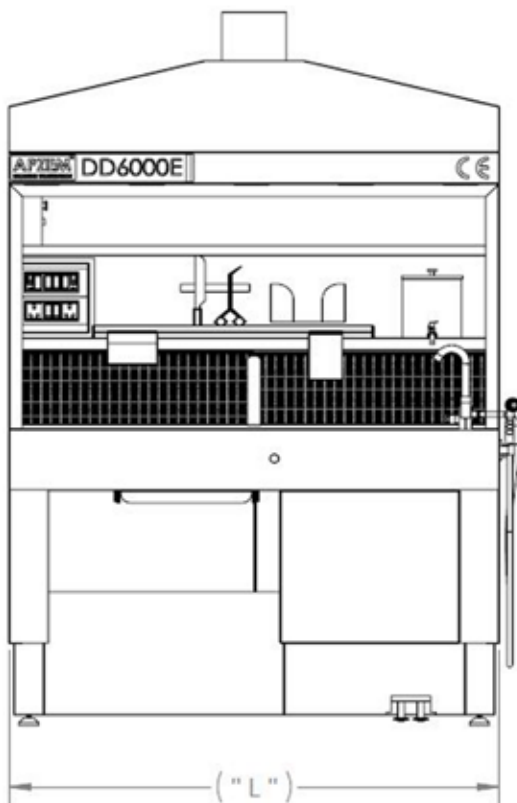

APZEM ELEVATING DUAL DRAFT GROSSING STATION

(DDE Series)

APZEM Elevating series Grossing Station were designed to provide Sturdy, customizable and affordable workstation for medium to large Labs. The Elite Elevating series workstation comes with higher suction capacity, ergonomically designed and additional height adjustable features that assists in high productivity grossing as well as protects you from inhaling harmful Formalin fumes.

MODEL NO	SIZE (LENGTH)
DD5000E	5 FEET
DD6000E	6 FEET

STANDARD DESIGN FEATURES

- ▶ All Stainless steel Construction made of 16 Gauge SS 304.
- ▶ Removable perforated worktop.
- ▶ Inbuilt ventilation system capable of removing all formalin fumes from work top and from Technician's breathing zone.
- ▶ Deep Sink with Cold water mixer Faucet.
- ▶ Back Draft fume Removal system.
- ▶ Powerful LED Lighting.
- ▶ Perimeter rinsing for easy cleaning of work surface.
- ▶ C-Fold paper towel Holder.
- ▶ Polyethylene Dissecting Board for Dissecting and for Photography.
- ▶ Magnetic Tool holder.
- ▶ Cleanable Pre Filter to remove fine particles.
- ▶ Worktable Height : 800mm (normal position).
- ▶ Height can be adjusted from 800mm to 1050mm electro hydraulically with feather touch control switch.
- ▶ Additional shelf for storing.
- ▶ Hand rinsing assembly.
- ▶ Perimeter Rinse assembly.
- ▶ High capacity 0.55 HP waste disposal unit.
- ▶ Transparent Lexan air deflector panels.
- ▶ 40mm height adjustable leg for accurate leveling of work surface.
- ▶ Formalin Dispensing system.