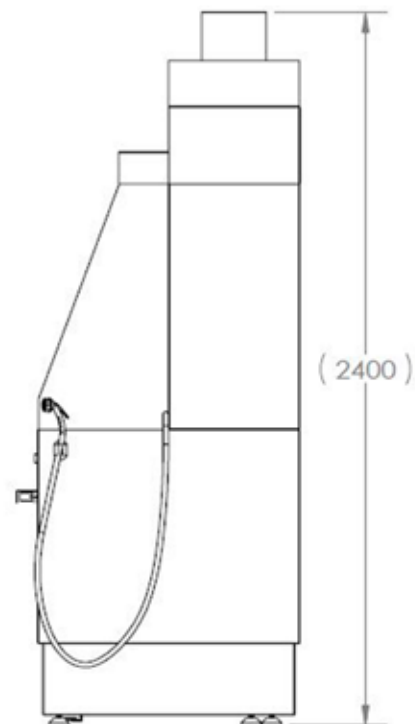

APZEM ELEVATING DUAL DRAFT GROSSING STATION

(DDE Series)

APZEM Elevating series Grossing Station were designed to provide Sturdy, customizable and affordable workstation for medium to large Labs. The Elite Elevating series workstation comes with higher suction capacity, ergonomically designed and additional height adjustable features that assists in high productivity grossing as well as protects you from inhaling harmful Formalin fumes.

MODEL NO	SIZE (LENGTH)
DD5000E	5 FEET
DD6000E	6 FEET

STANDARD DESIGN FEATURES

- ▶ All Stainless steel Construction made of 16 Gauge SS 304.
- ▶ Removable perforated worktop.
- ▶ Inbuilt ventilation system capable of removing all formalin fumes from work top and from Technician's breathing zone.
- ▶ Deep Sink with Cold water mixer Faucet.
- ▶ Back Draft fume Removal system.
- ▶ Powerful LED Lighting.
- ▶ Perimeter rinsing for easy cleaning of work surface.
- ▶ C-Fold paper towel Holder.
- ▶ Polyethylene Dissecting Board for Dissecting and for Photography.
- ▶ Magnetic Tool holder.
- ▶ Cleanable Pre Filter to remove fine particles.
- ▶ Worktable Height : 800mm (normal position).
- ▶ Height can be adjusted from 800mm to 1050mm electro hydraulically with feather touch control switch.
- ▶ Additional shelf for storing.
- ▶ Hand rinsing assembly.
- ▶ Perimeter Rinse assembly.
- ▶ High capacity 0.55 HP waste disposal unit.
- ▶ Transparent Lexan air deflector panels.
- ▶ 40mm height adjustable leg for accurate leveling of work surface.
- ▶ Formalin Dispensing system.