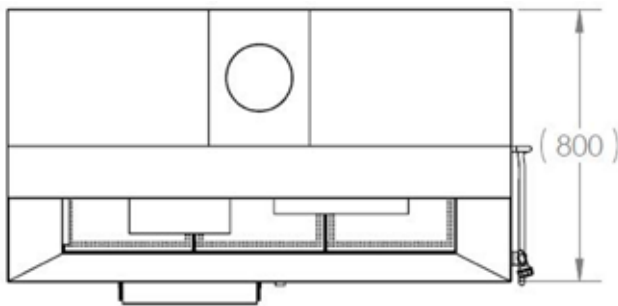

APZEM ELEVATING DUAL DRAFT GROSSING STATION

(DDE Series)

APZEM Elevating series Grossing Station were designed to provide Sturdy, customizable and affordable workstation for medium to large Labs. The Elite Elevating series workstation comes with higher suction capacity, ergonomically designed and additional height adjustable features that assists in high productivity grossing as well as protects you from inhaling harmful Formalin fumes.

MODEL NO	SIZE (LENGTH)
DD5000E	5 FEET
DD6000E	6 FEET

STANDARD DESIGN FEATURES

- ▶ All Stainless steel Construction made of 16 Gauge SS 304.
- ▶ Removable perforated worktop.
- ▶ Inbuilt ventilation system capable of removing all formalin fumes from work top and from Technician's breathing zone.
- ▶ Deep Sink with Cold water mixer Faucet.
- ▶ Back Draft fume Removal system.
- ▶ Powerful LED Lighting.
- ▶ Perimeter rinsing for easy cleaning of work surface.
- ▶ C-Fold paper towel Holder.
- ▶ Polyethylene Dissecting Board for Dissecting and for Photography.
- ▶ Magnetic Tool holder.
- ▶ Cleanable Pre Filter to remove fine particles.
- ▶ Worktable Height : 800mm (normal position).
- ▶ Height can be adjusted from 800mm to 1050mm electro hydraulically with feather touch control switch.
- ▶ Additional shelf for storing.
- ▶ Hand rinsing assembly.
- ▶ Perimeter Rinse assembly.
- ▶ High capacity 0.55 HP waste disposal unit.
- ▶ Transparent Lexan air deflector panels.
- ▶ 40mm height adjustable leg for accurate leveling of work surface.
- ▶ Formalin Dispensing system.